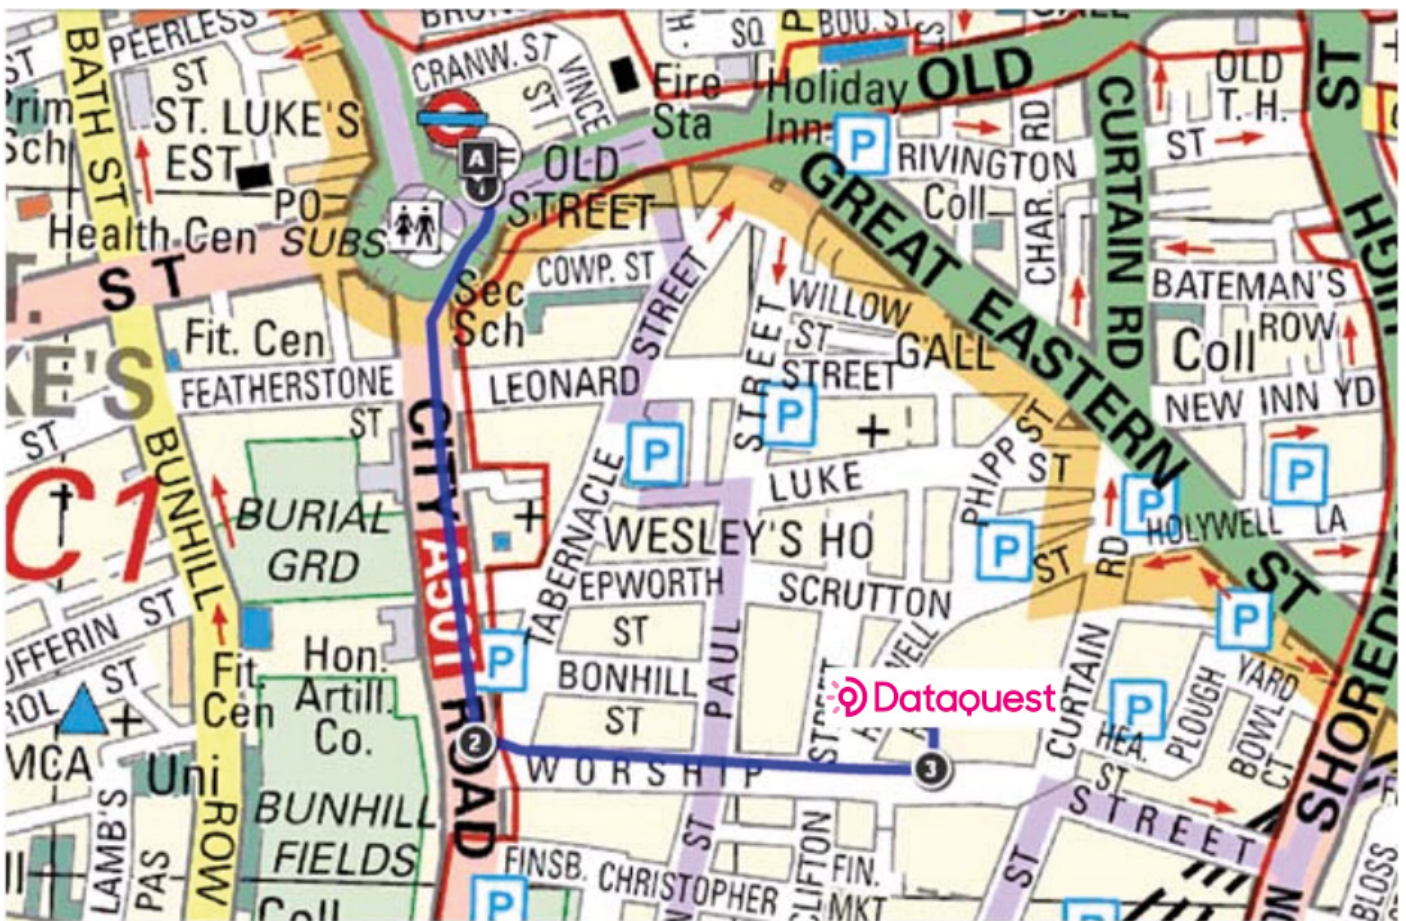

Old Street to Dataquest:

1. At the roundabout, take the second exit onto City Road.
2. Turn Left onto Worship Street.
3. Continue down to 87A.

Your Performance
is our priority